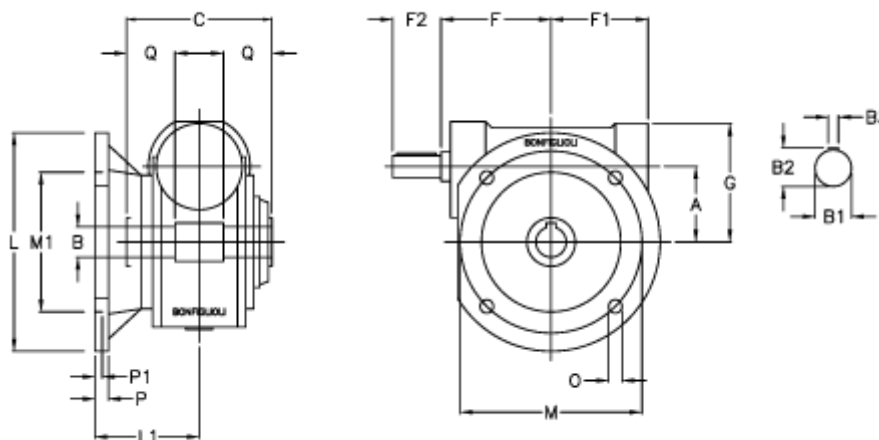

Article number: 3901130040500

Description: Worm gear with solid input shaft
VF 130FC-40-HS

Measures

a	= 130.0	F1 = 154	P = 20
B	= 45	F2 = 60	P1 = 12
B1	= 30	g = 195	Q = 52.5
B2	= 33	L = 320	
B3	= 8	L1 = 137.5	
C	= 165	m = 255	
Description	= VF 130FC-xx-HS	M1 = 180	
F	= 160.0	O = 16	